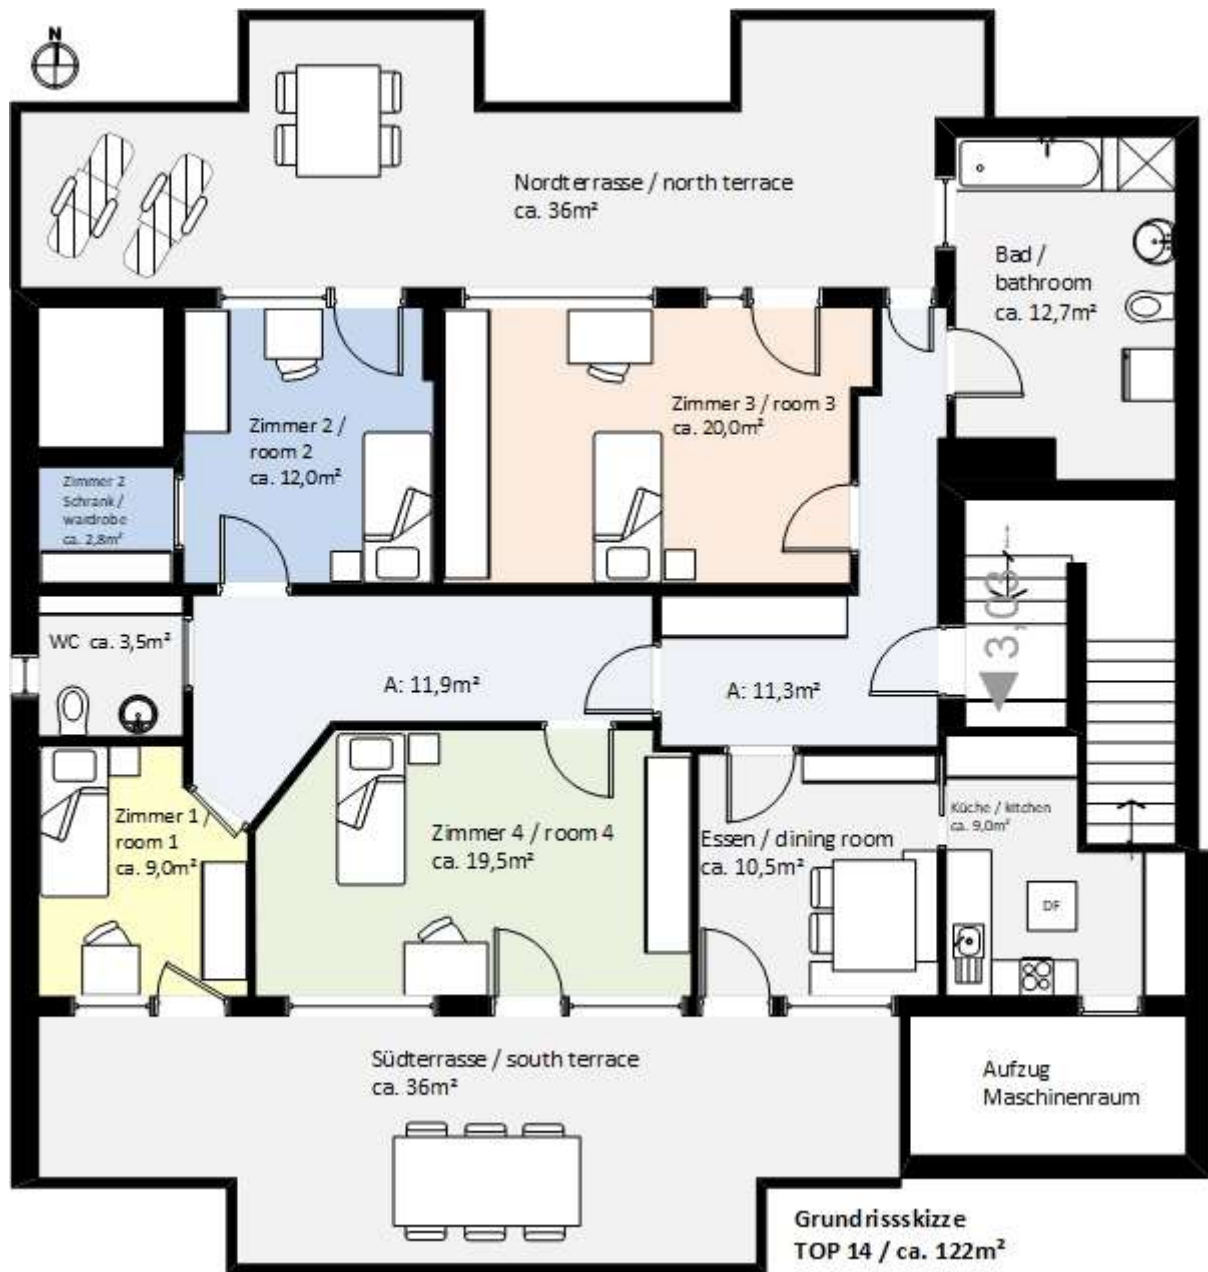

We are renting out a cozy, fully furnished room in a shared apartment located in the heart of Feldkirch – just a 5-minute walk from the city center! The room comes equipped with a bed, wardrobe, desk, and chairs. The apartment features a total of four individual rooms, with a kitchen, wardrobe area, and bathroom available for communal use. Situated in a well-maintained residential building, it's perfect for students, professionals, or commuters. The rent includes all utility costs, and free internet is also provided. The term of the lease is flexible, a short term of lease is also possible, we offer maximum flexibility.

Zimmer / room	Größe / size	Miete inkl. Nebenkosten / rent incl. running costs	Kautiön / security guarantee	Vermietung ab / available from
1	9 m ²	EUR 415,00 / Monat	EUR 1.000,00	1.10.2026
2	12 m ²	EUR 620,00 / Monat	EUR 1.000,00	1.1.2026
3	20 m ²	EUR 670,00 / Monat	EUR 1.000,00	1.8.2026
4	19,5 m ²	EUR 670,00 / Monat	EUR 1.000,00	1.8.2026

Grundriss / floor plan

Bilder / pictures

Gemeinschaftsräume / communal use

Zimmer 1 / room 1

Zimmer 2 / room 2

Zimmer 3 / room 3

Zimmer 4 / room 4